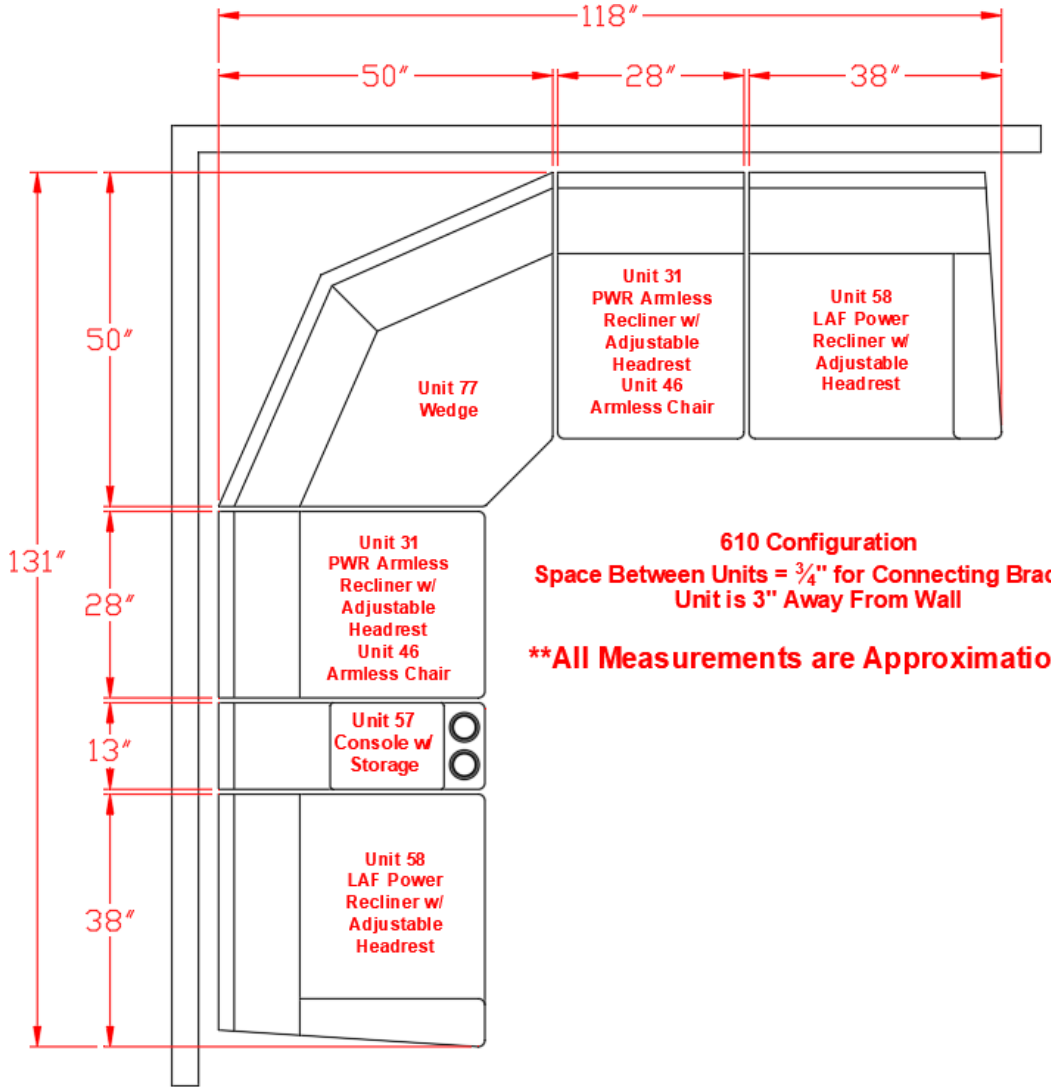

6100462

Call Out	Description
●	Blown Fiber
●	Cushion Chaise Pad - top Pad
●	Cushion Foam
●	KD Component
●	Cover

Signature
DESIGN
BY **ASHLEY**®

**610 SECTIONAL
DIMENSIONS
6 PIECE
CONFIGURATION**

610 Configuration
Space Between Units = $\frac{3}{4}$ " for Connecting Brackets
Unit is 3" Away From Wall

****All Measurements are Approximations****