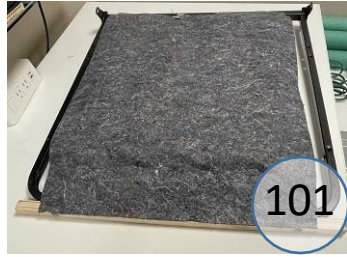

6100462

Call Out	Description
●	Blown Fiber
●	Cushion Chaise Pad - top Pad
●	Cushion Foam
●	KD Component
●	Cover

Signature
DESIGN
BY **ASHLEY**®

**610 SECTIONAL
DIMENSIONS
6 PIECE
CONFIGURATION**

610 Configuration
Space Between Units = $\frac{3}{4}$ " for Connecting Brackets
Unit is 3" Away From Wall